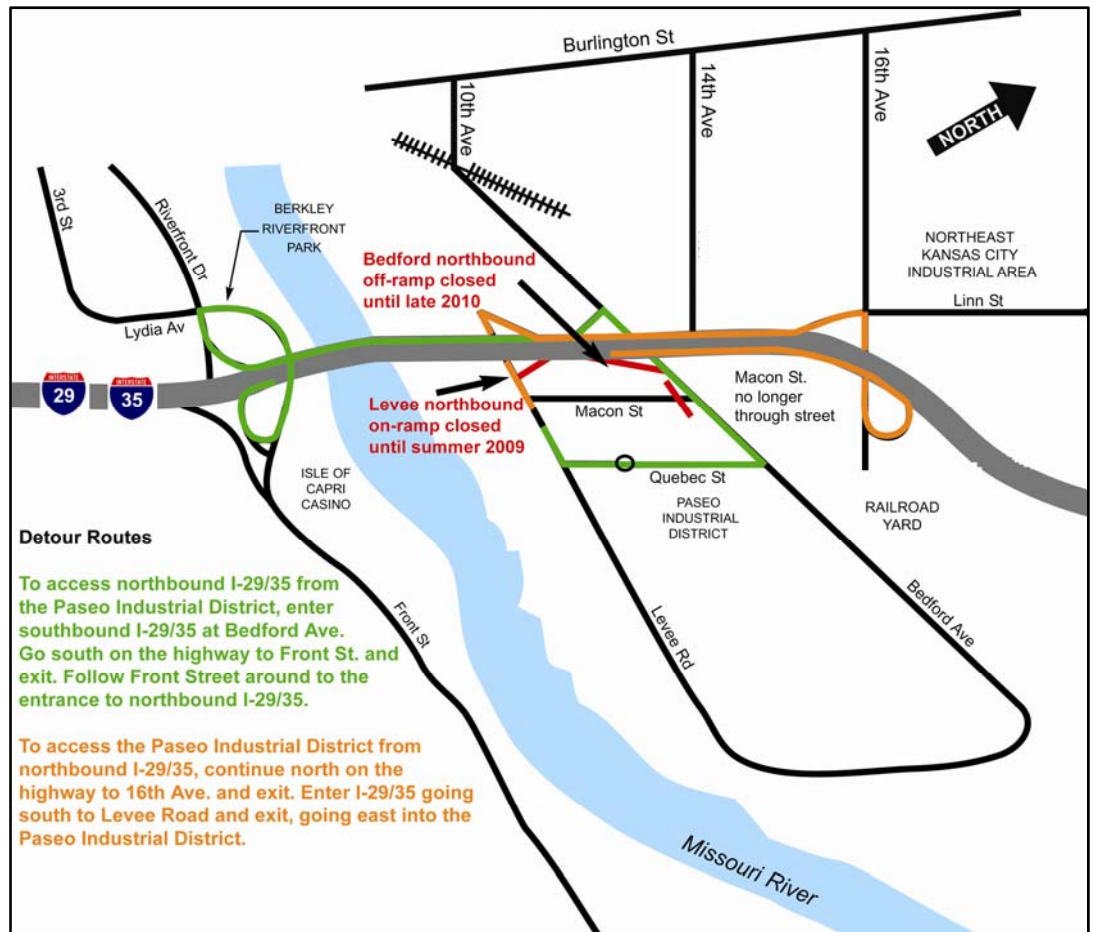

# Ramps in Armour, Levee, Bedford and Paseo interchanges now closed

Ramp Closure	Scheduled Close Date	Estimated Reopening
Westbound Armour Road off-ramp from southbound I-29/35	Closed as of June 11, 2008	Summer 2009
Westbound Armour Road on-ramp to southbound I-29/35	Closed as of June 11, 2008	Late 2009
Levee Road on-ramp to northbound I-29/35	Closed as of July 9, 2008	Summer 2009
The Paseo on-ramp to northbound I-29/35	Closed as of Aug. 11, 2008	Fall 2010
Bedford Avenue off-ramp from northbound I-29/35	Closed as of Dec. 1, 2008	Late 2010

See map below for the detour route associated with each closure.

[www.kcicon.com](http://www.kcicon.com)

816.841.8888